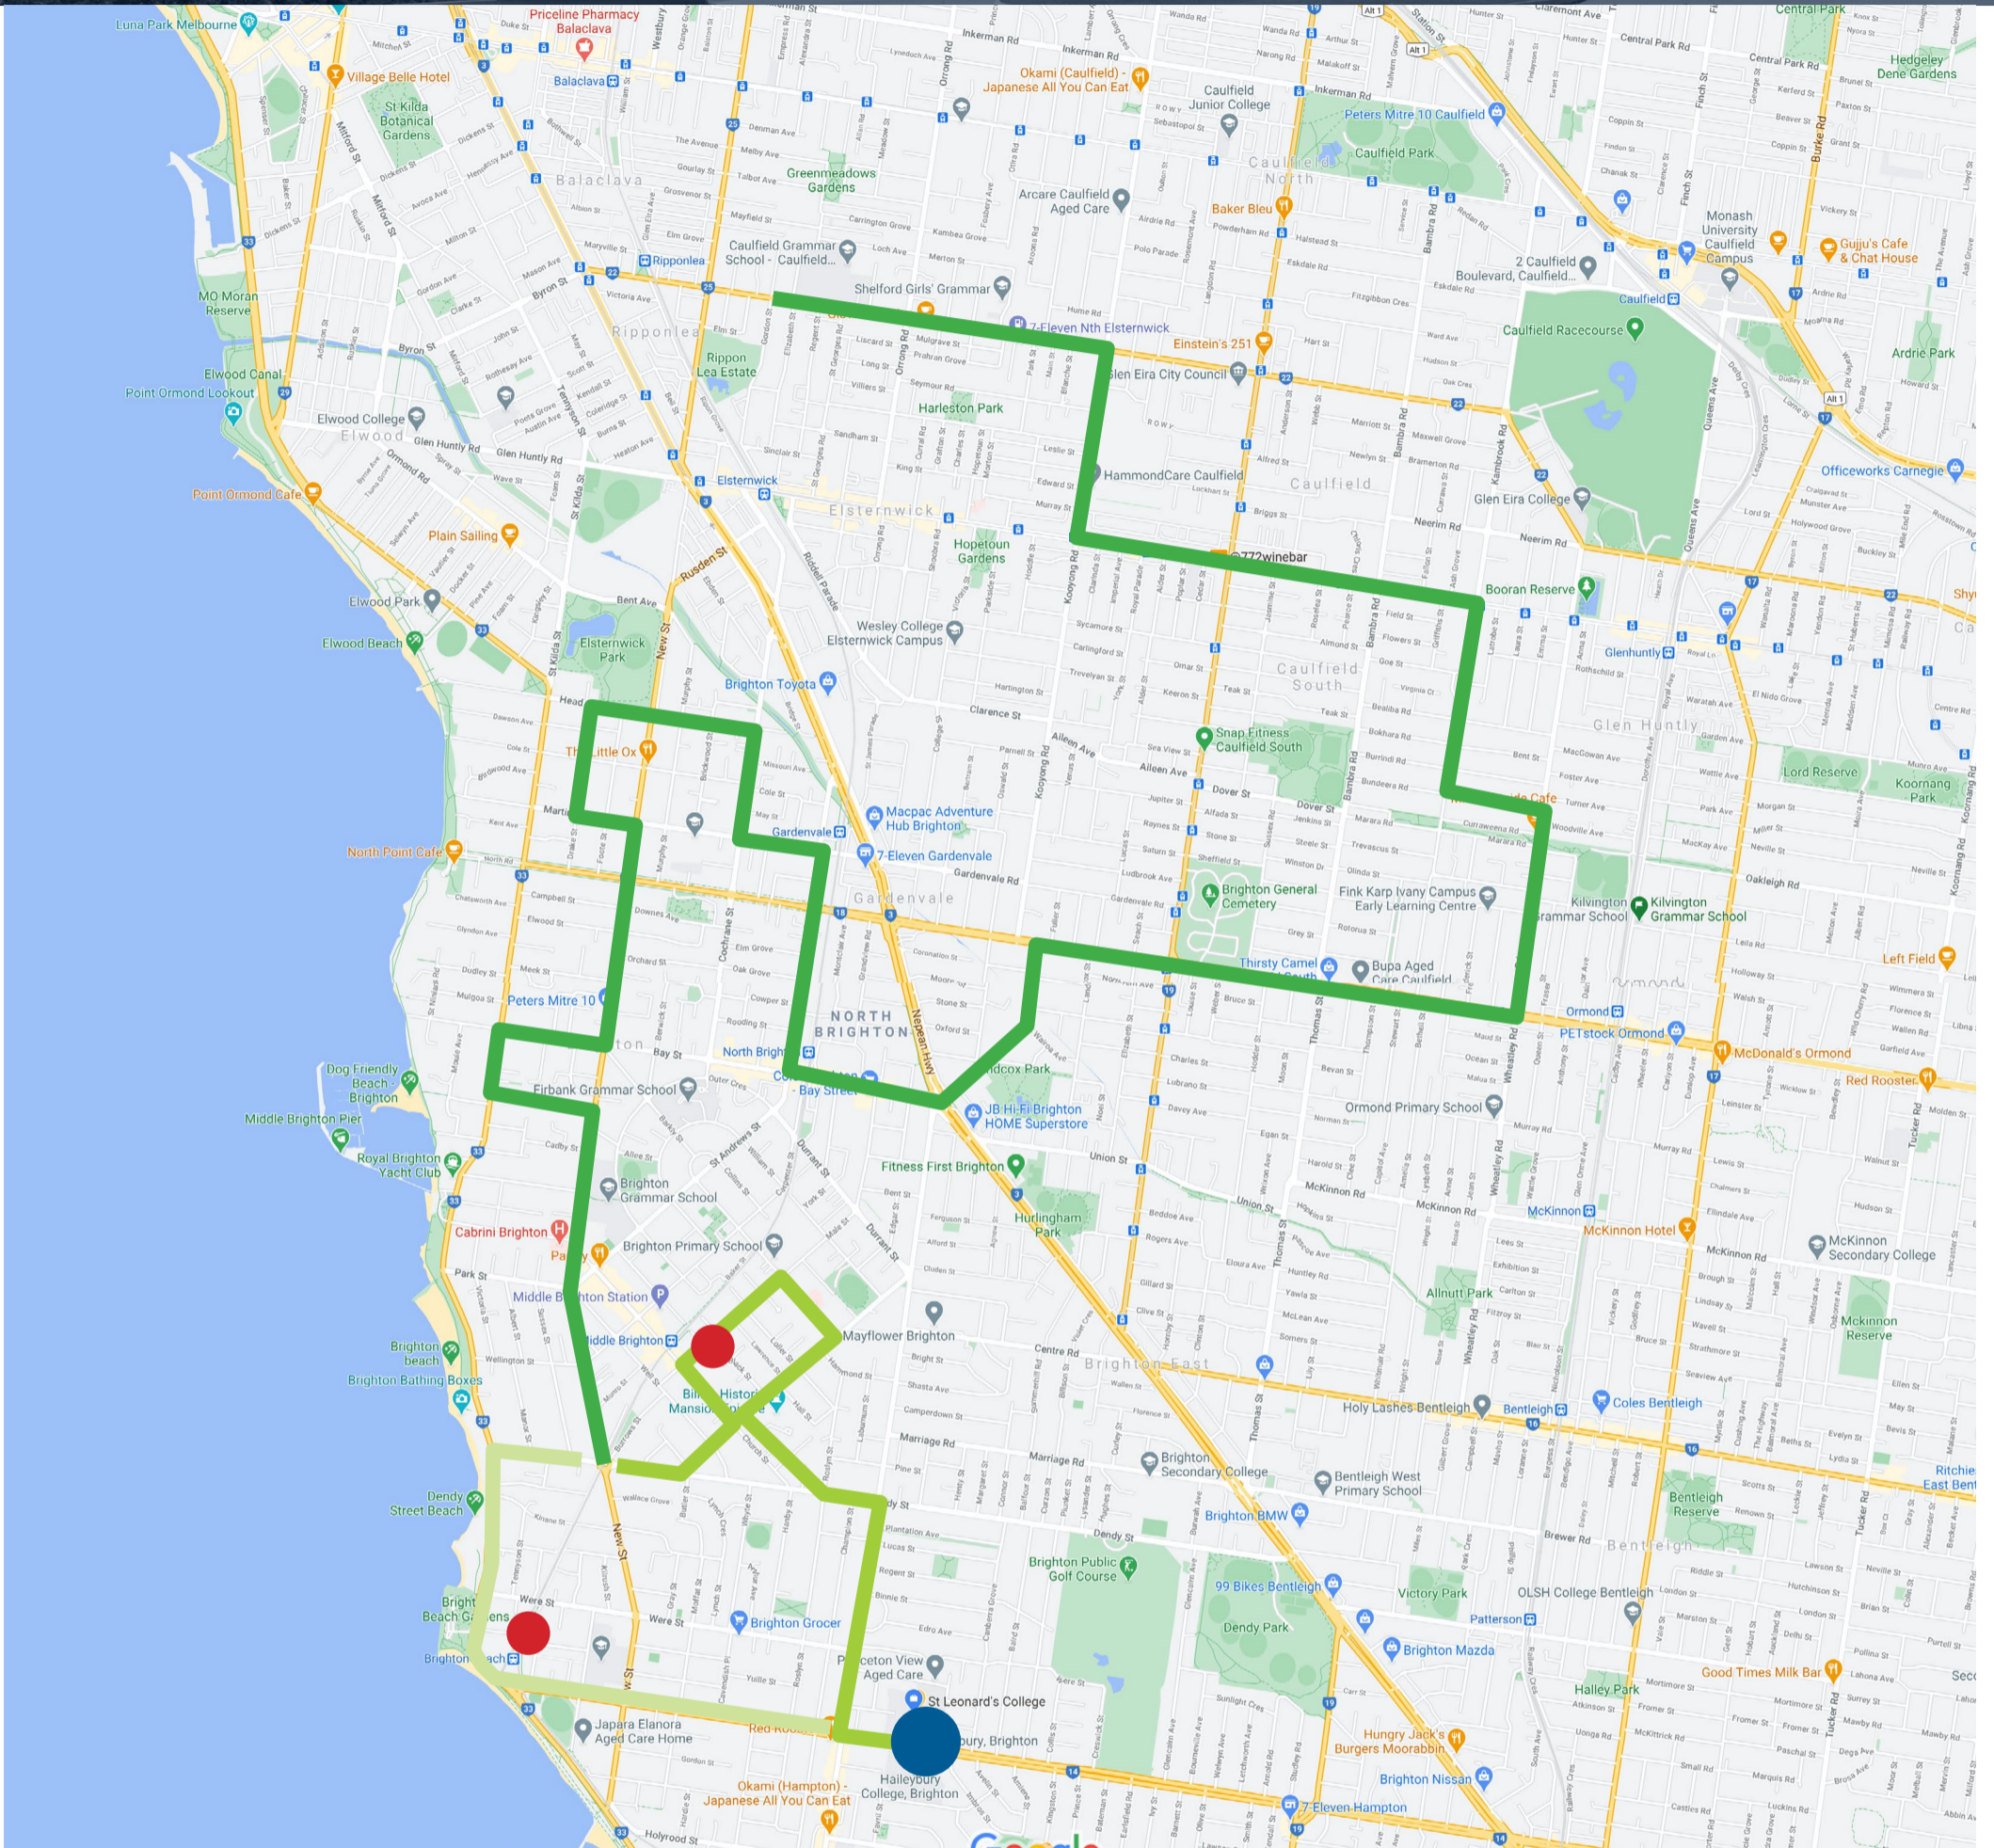

St Leonard's College
An education for life.

Murrumbeena Bus – Blue Route (1)

Legend:

- Murrumbeena Bus Blue Route (1)
- St Leonard's College

St Leonard's College
An education for life.

Elsternwick Bus – Green Route (2)

Legend:

-  Elsternwick Bus Green Route (2)
-  AM Station Stop
-  PM Station Stop
-  St Leonard's College

St Leonard's College
An education for life.

Mordialloc Bus – Red Route (3)

Legend:

-  Mordialloc Bus Red Route (3)
-  St Leonard's College

St Leonard's College
An education for life.

Patterson Lakes Bus – Purple Route (4)

Legend:

-  Patterson Lakes Bus Purple Route (4)
-  AM/PM Station Stop
-  St Leonard's College

St Leonard's College
An education for life.

Beaumaris Bus – Pink Route (5)

Legend:

- Beaumaris Bus Pink Route (5)
- St Leonard's College

St Leonard's College
An education for life.

Black Rock Bus – Orange Route (6)

Legend:

Black Rock Bus
Orange Route (6)