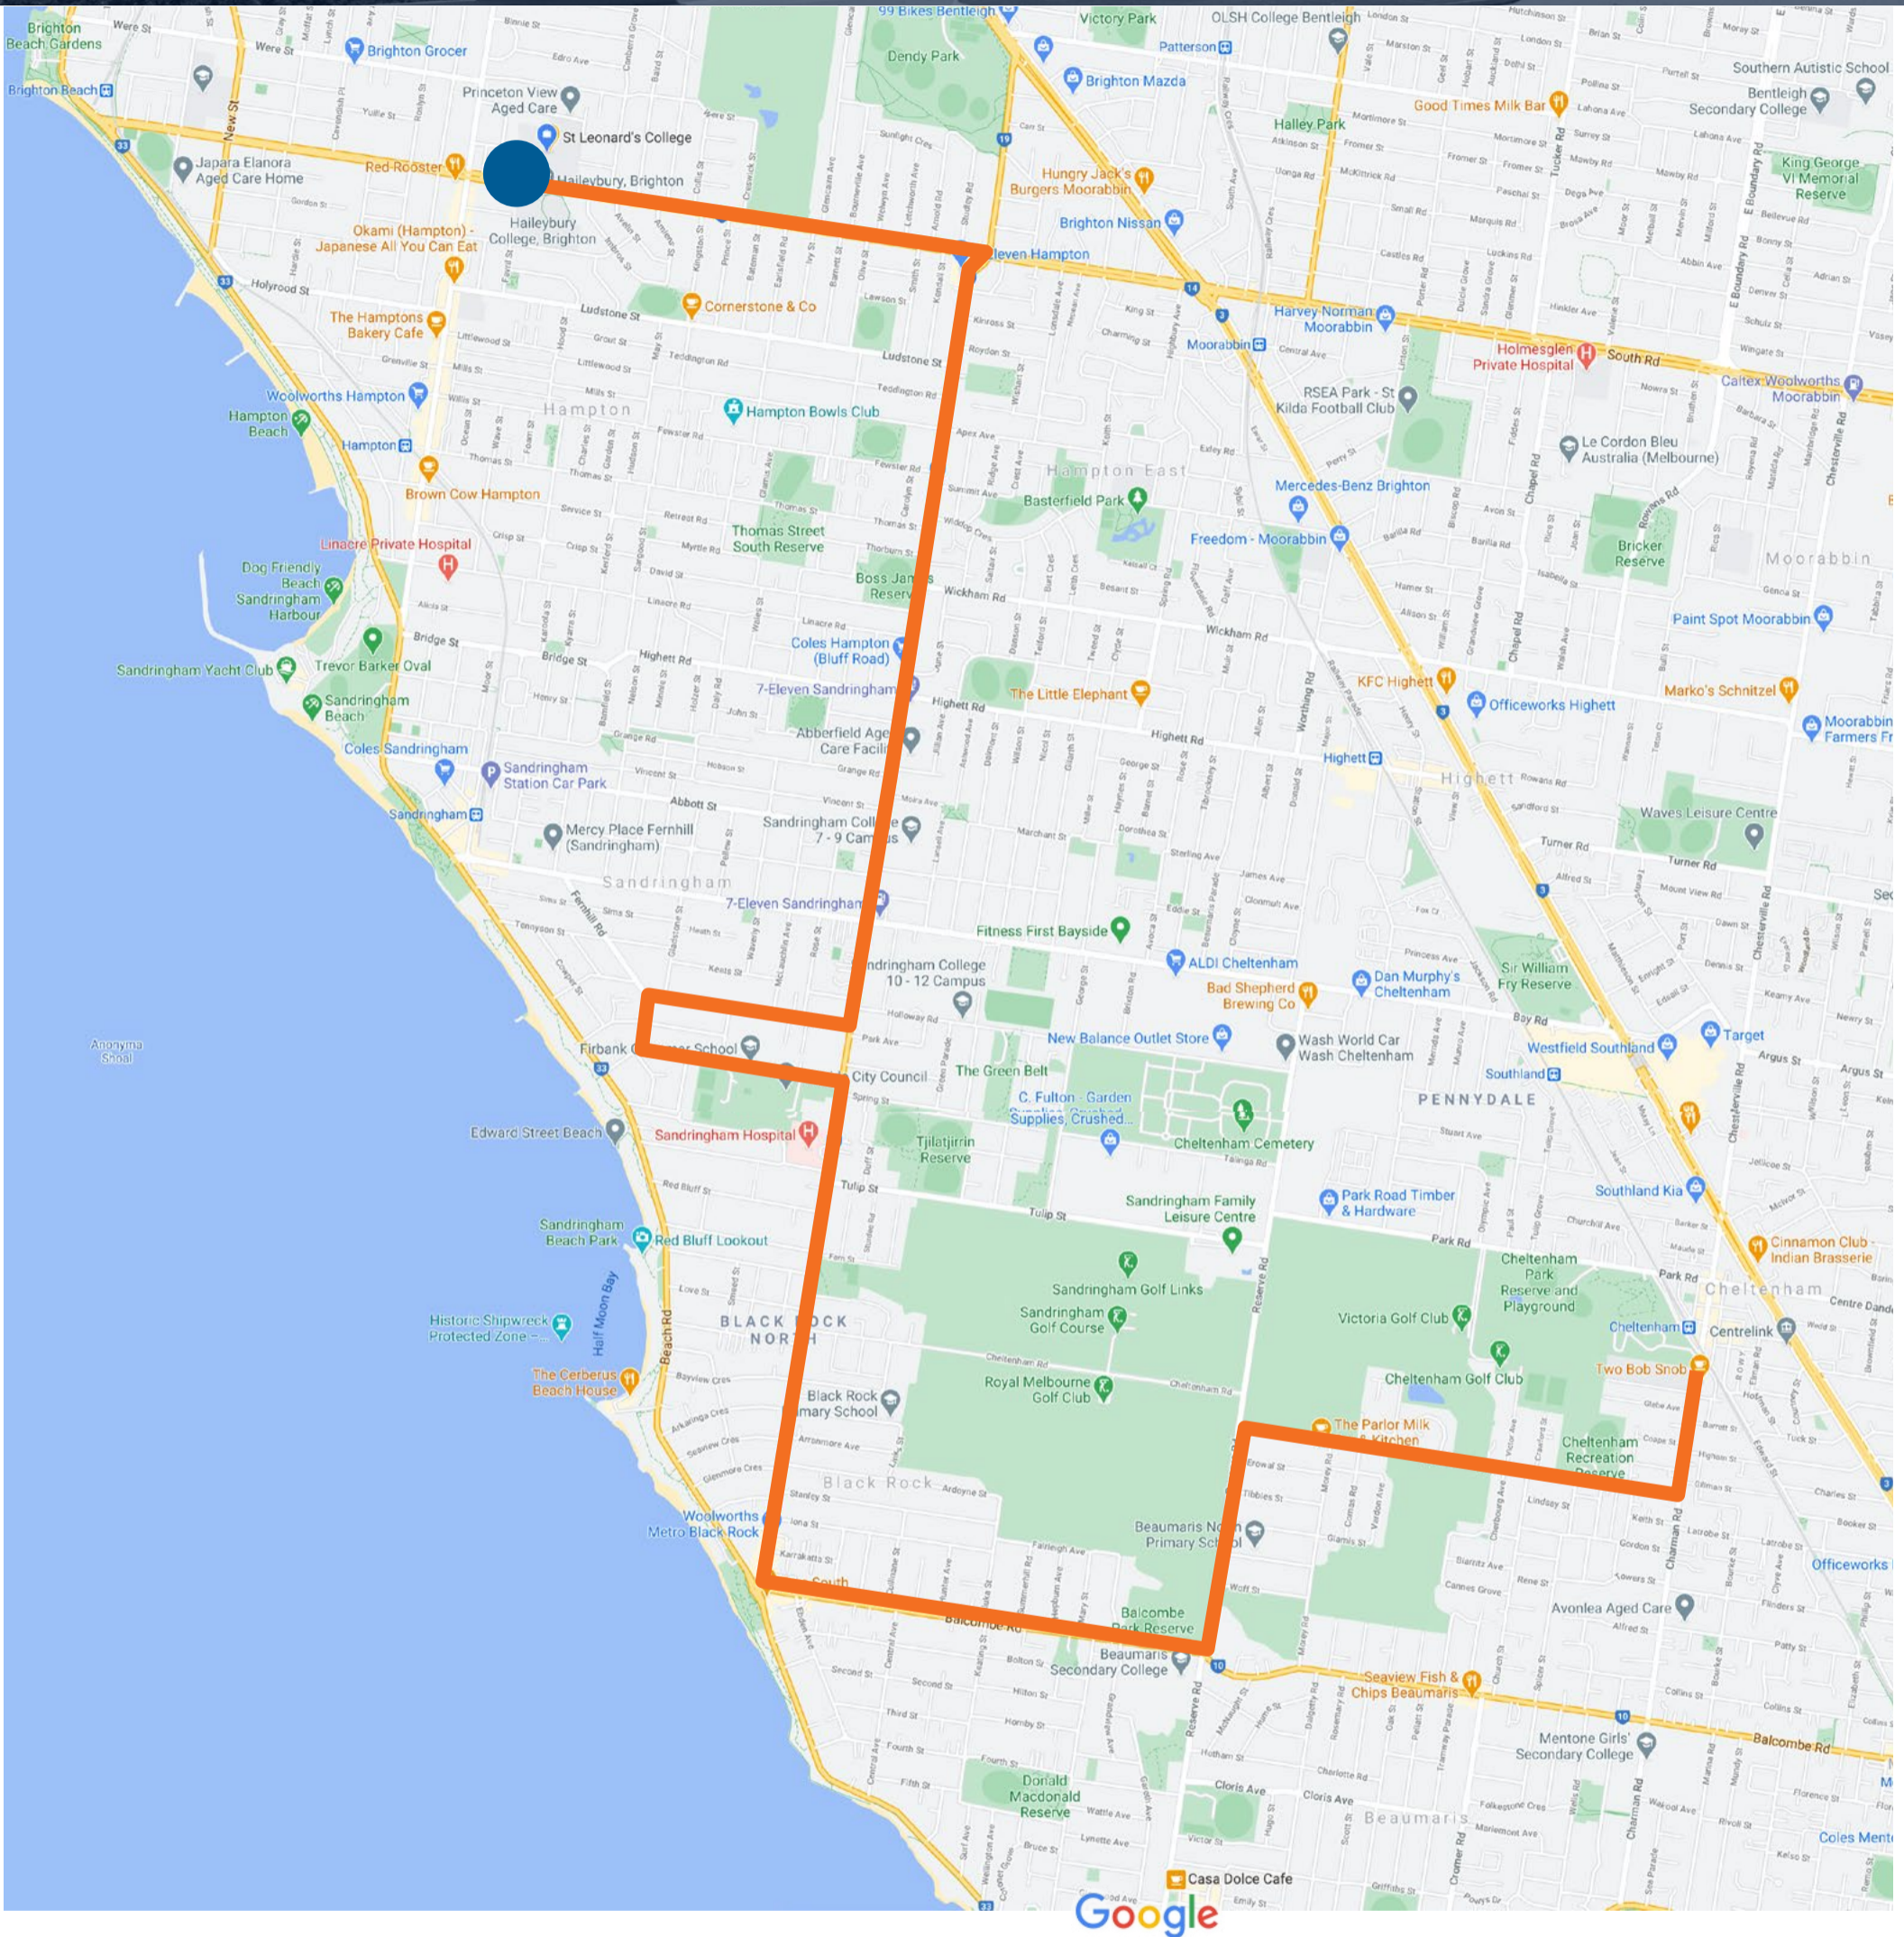

Legend:

-  Elsternwick Bus Green Route (2)
-  AM Station Stop
-  PM Station Stop
-  St Leonard's College

St Leonard's College
An education for life.

Mordialloc Bus – Red Route (3)

Legend:

-  Mordialloc Bus Red Route (3)
-  St Leonard's College

St Leonard's College
An education for life.

Patterson Lakes Bus – Purple Route (4)

Legend:

-  Patterson Lakes Bus Purple Route (4)
-  AM/PM Station Stop
-  St Leonard's College

St Leonard's College
An education for life.

Beaumaris Bus – Pink Route (5)

Legend:

- Beaumaris Bus Pink Route (5)
- St Leonard's College

St Leonard's College
An education for life.

Black Rock Bus – Orange Route (6)

Legend:

Black Rock Bus
Orange Route (6)