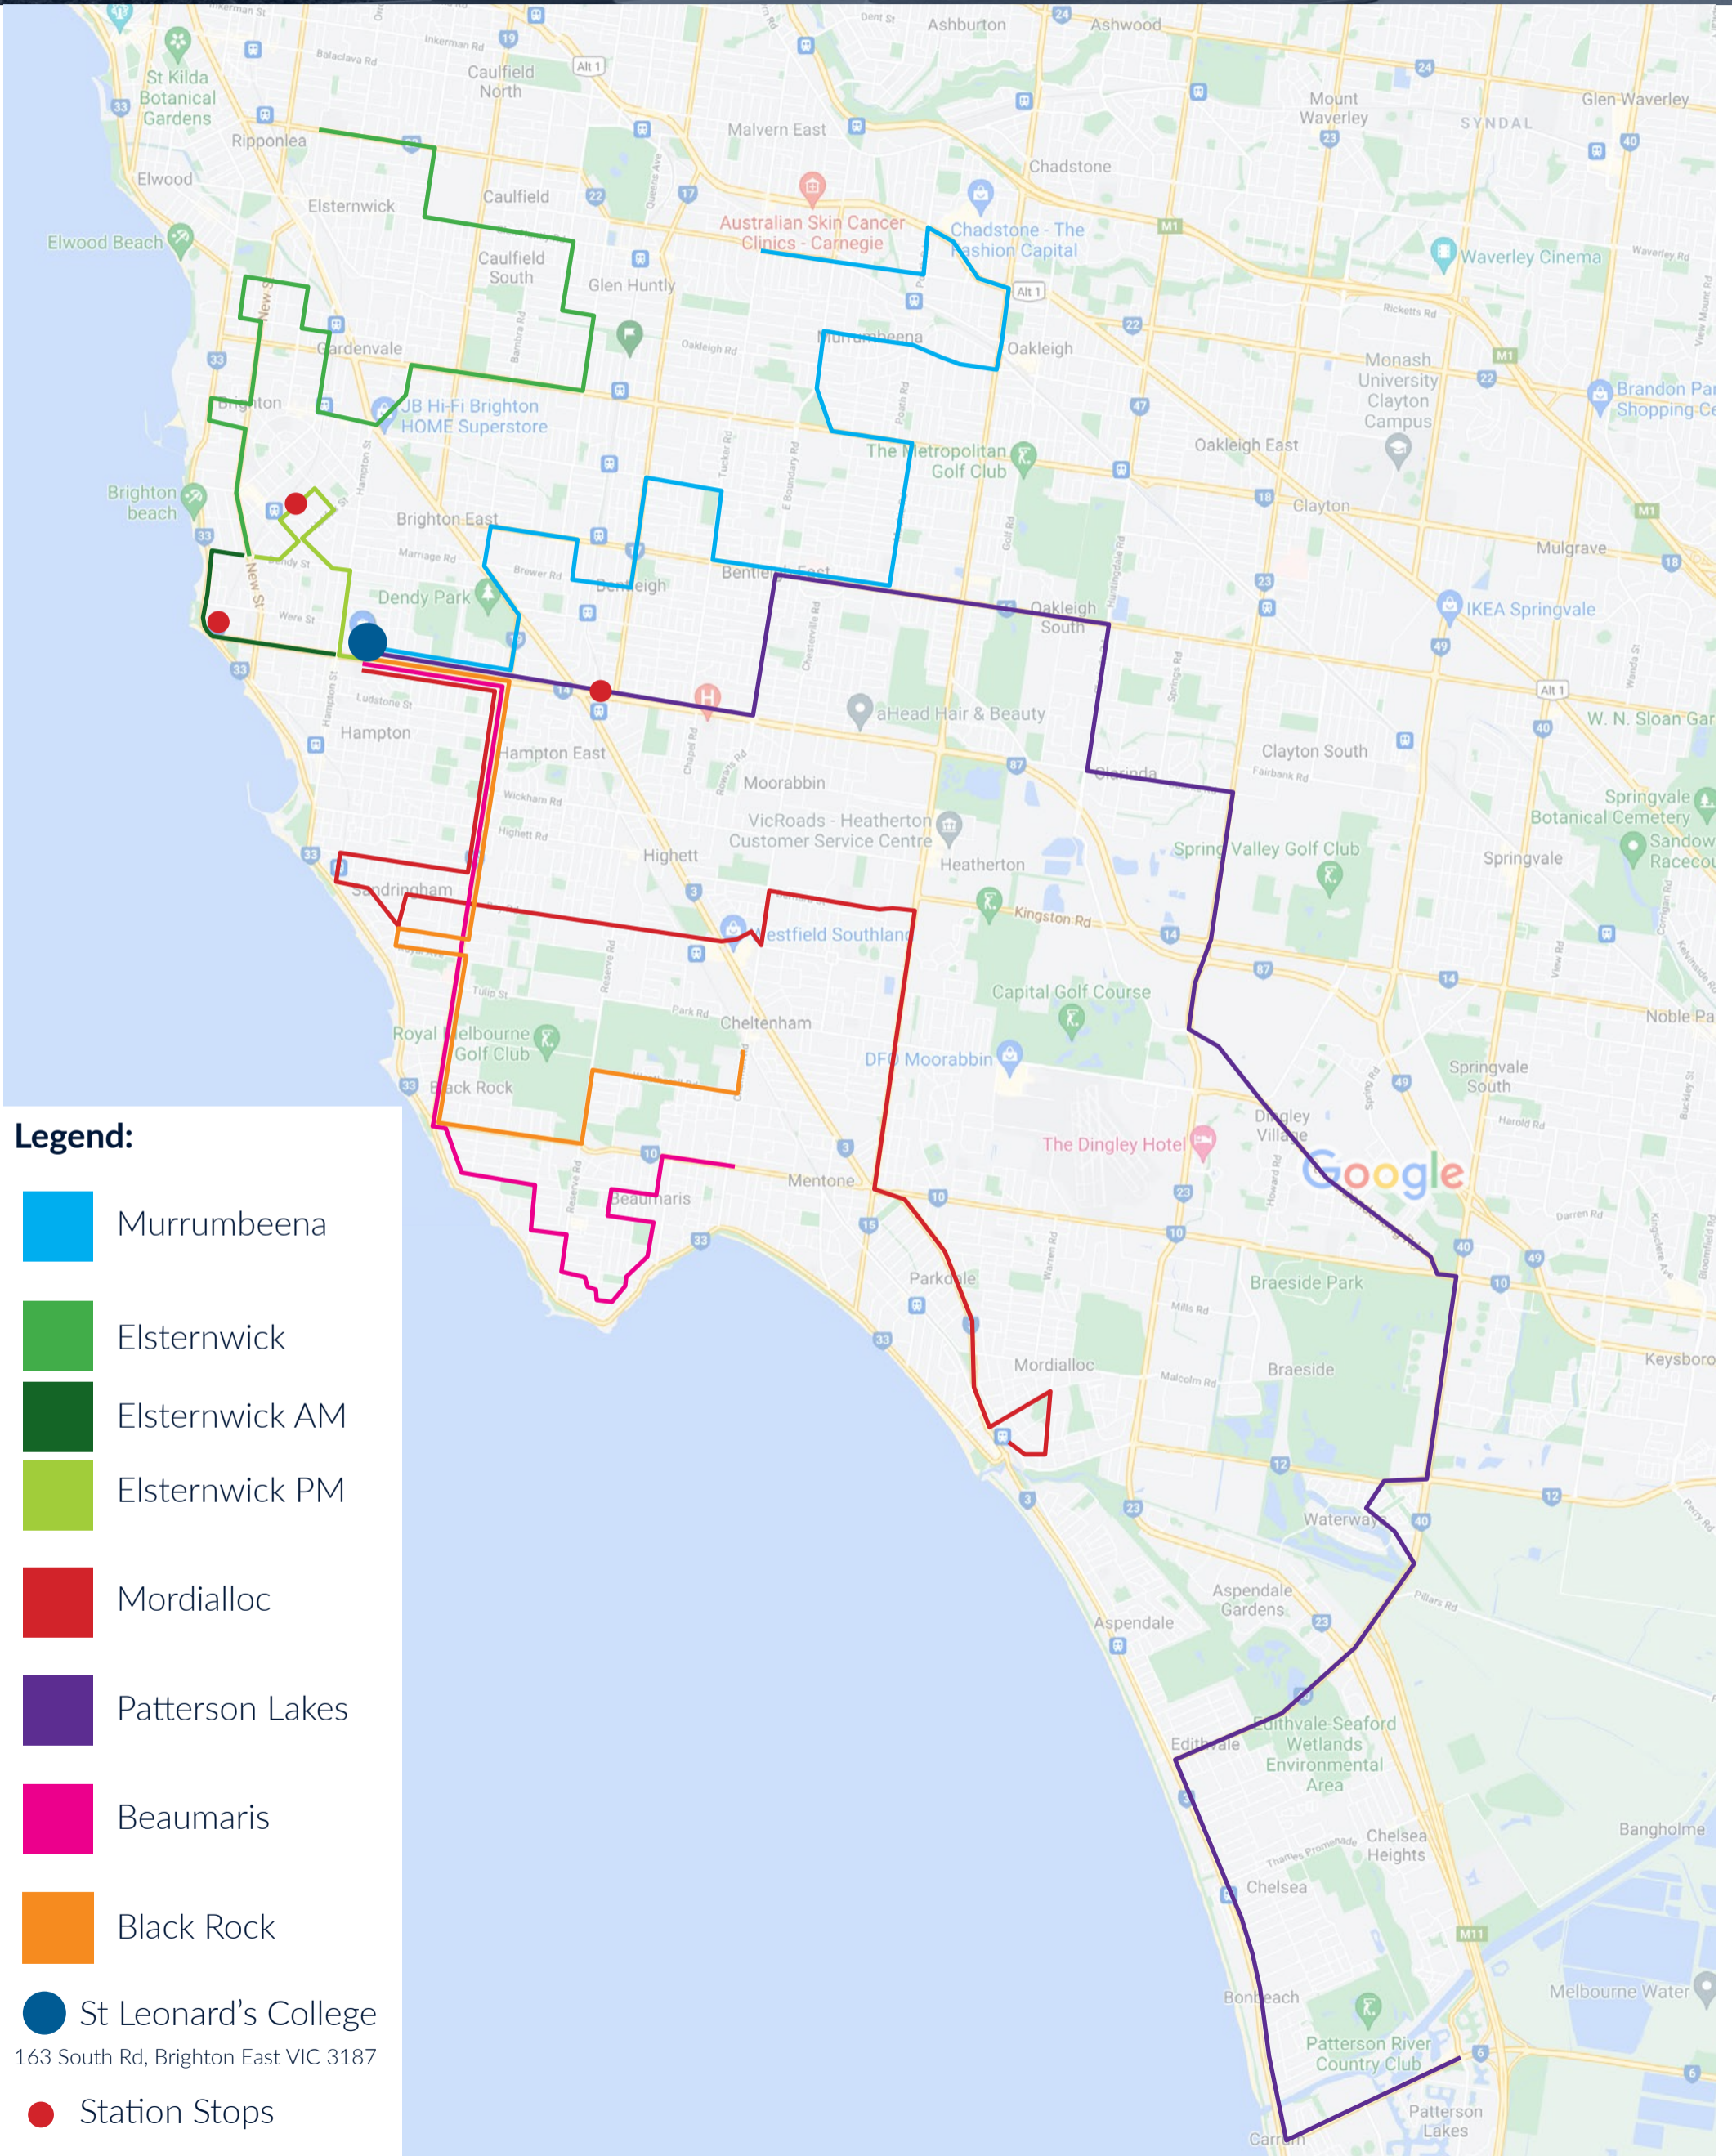

St Leonard's College
An education for life.

Combined Bus Routes

Legend:

-  Murrumbeena
-  Elsternwick
-  Elsternwick AM
-  Elsternwick PM
-  Mordialloc
-  Patterson Lakes
-  Beaumaris
-  Black Rock
-  St Leonard's College
163 South Rd, Brighton East VIC 3187
-  Station Stops

St Leonard's College
An education for life.

Murrumbeena Bus – Blue Route (1)

Legend:

- Murrumbeena Bus Blue Route (1)
- St Leonard's College

St Leonard's College
An education for life.

Elsternwick Bus – Green Route (2)

Legend:

-  Elsternwick Bus Green Route (2)
-  AM Station Stop
-  PM Station Stop
-  St Leonard's College

St Leonard's College
An education for life.

Mordialloc Bus – Red Route (3)

Legend:

-  Mordialloc Bus Red Route (3)
-  St Leonard's College

Beaumaris Bus – Pink Route (5)

Legend:

- Beaumaris Bus Pink Route (5)
- St Leonard's College

St Leonard's College
An education for life.

Black Rock Bus – Orange Route (6)

Legend:

Black Rock Bus
Orange Route (6)