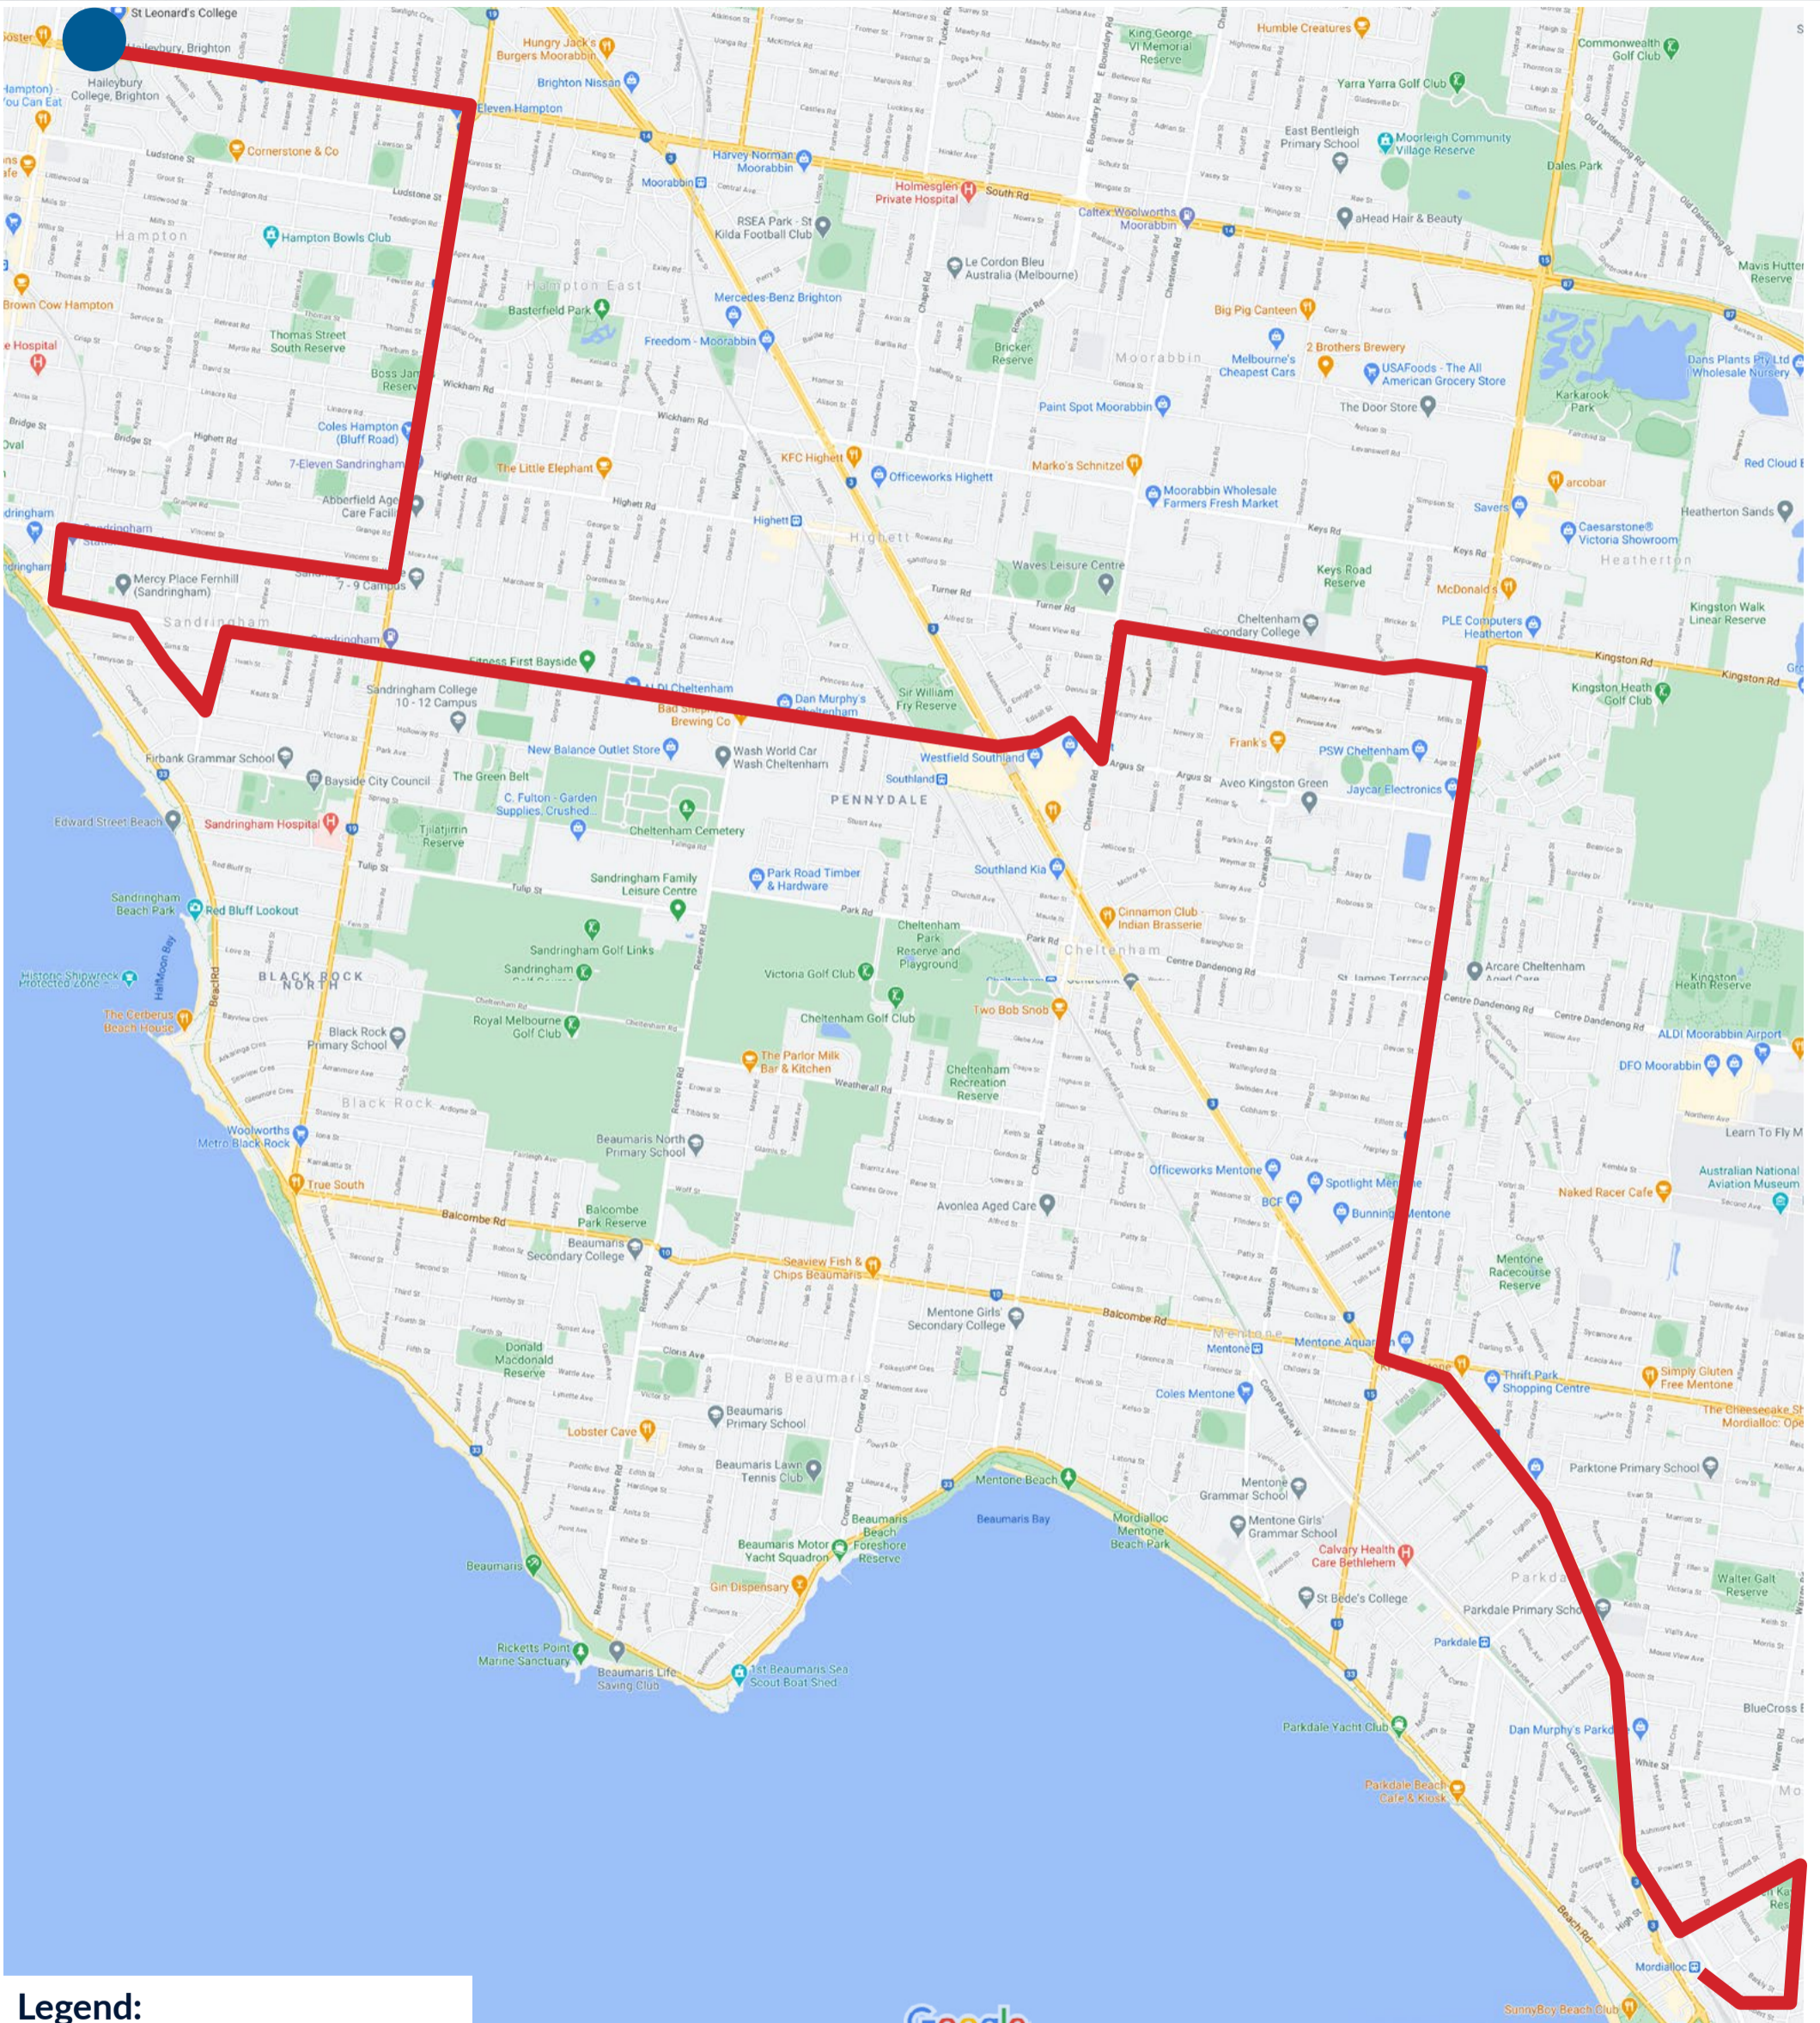

St Leonard's College
An education for life.

Murrumbeena Bus – Blue Route (1)

Legend:

- Murrumbeena Bus Blue Route (1)
- St Leonard's College

St Leonard's College
An education for life.

Elsternwick Bus – Green Route (2)

Legend:

-  Elsternwick Bus Green Route (2)
-  AM Station Stop
-  PM Station Stop
-  St Leonard's College

St Leonard's College
An education for life.

Mordialloc Bus – Red Route (3)

Legend:

-  Mordialloc Bus Red Route (3)
-  St Leonard's College

St Leonard's College
An education for life.

Patterson Lakes Bus – Purple Route (4)

Legend:

-  Patterson Lakes Bus Purple Route (4)
-  AM/PM Station Stop
-  St Leonard's College

St Leonard's College
An education for life.

Beaumaris Bus – Pink Route (5)

Legend:

- Beaumaris Bus Pink Route (5)
- St Leonard's College

St Leonard's College
An education for life.

Black Rock Bus – Orange Route (6)

Legend:

Black Rock Bus
Orange Route (6)