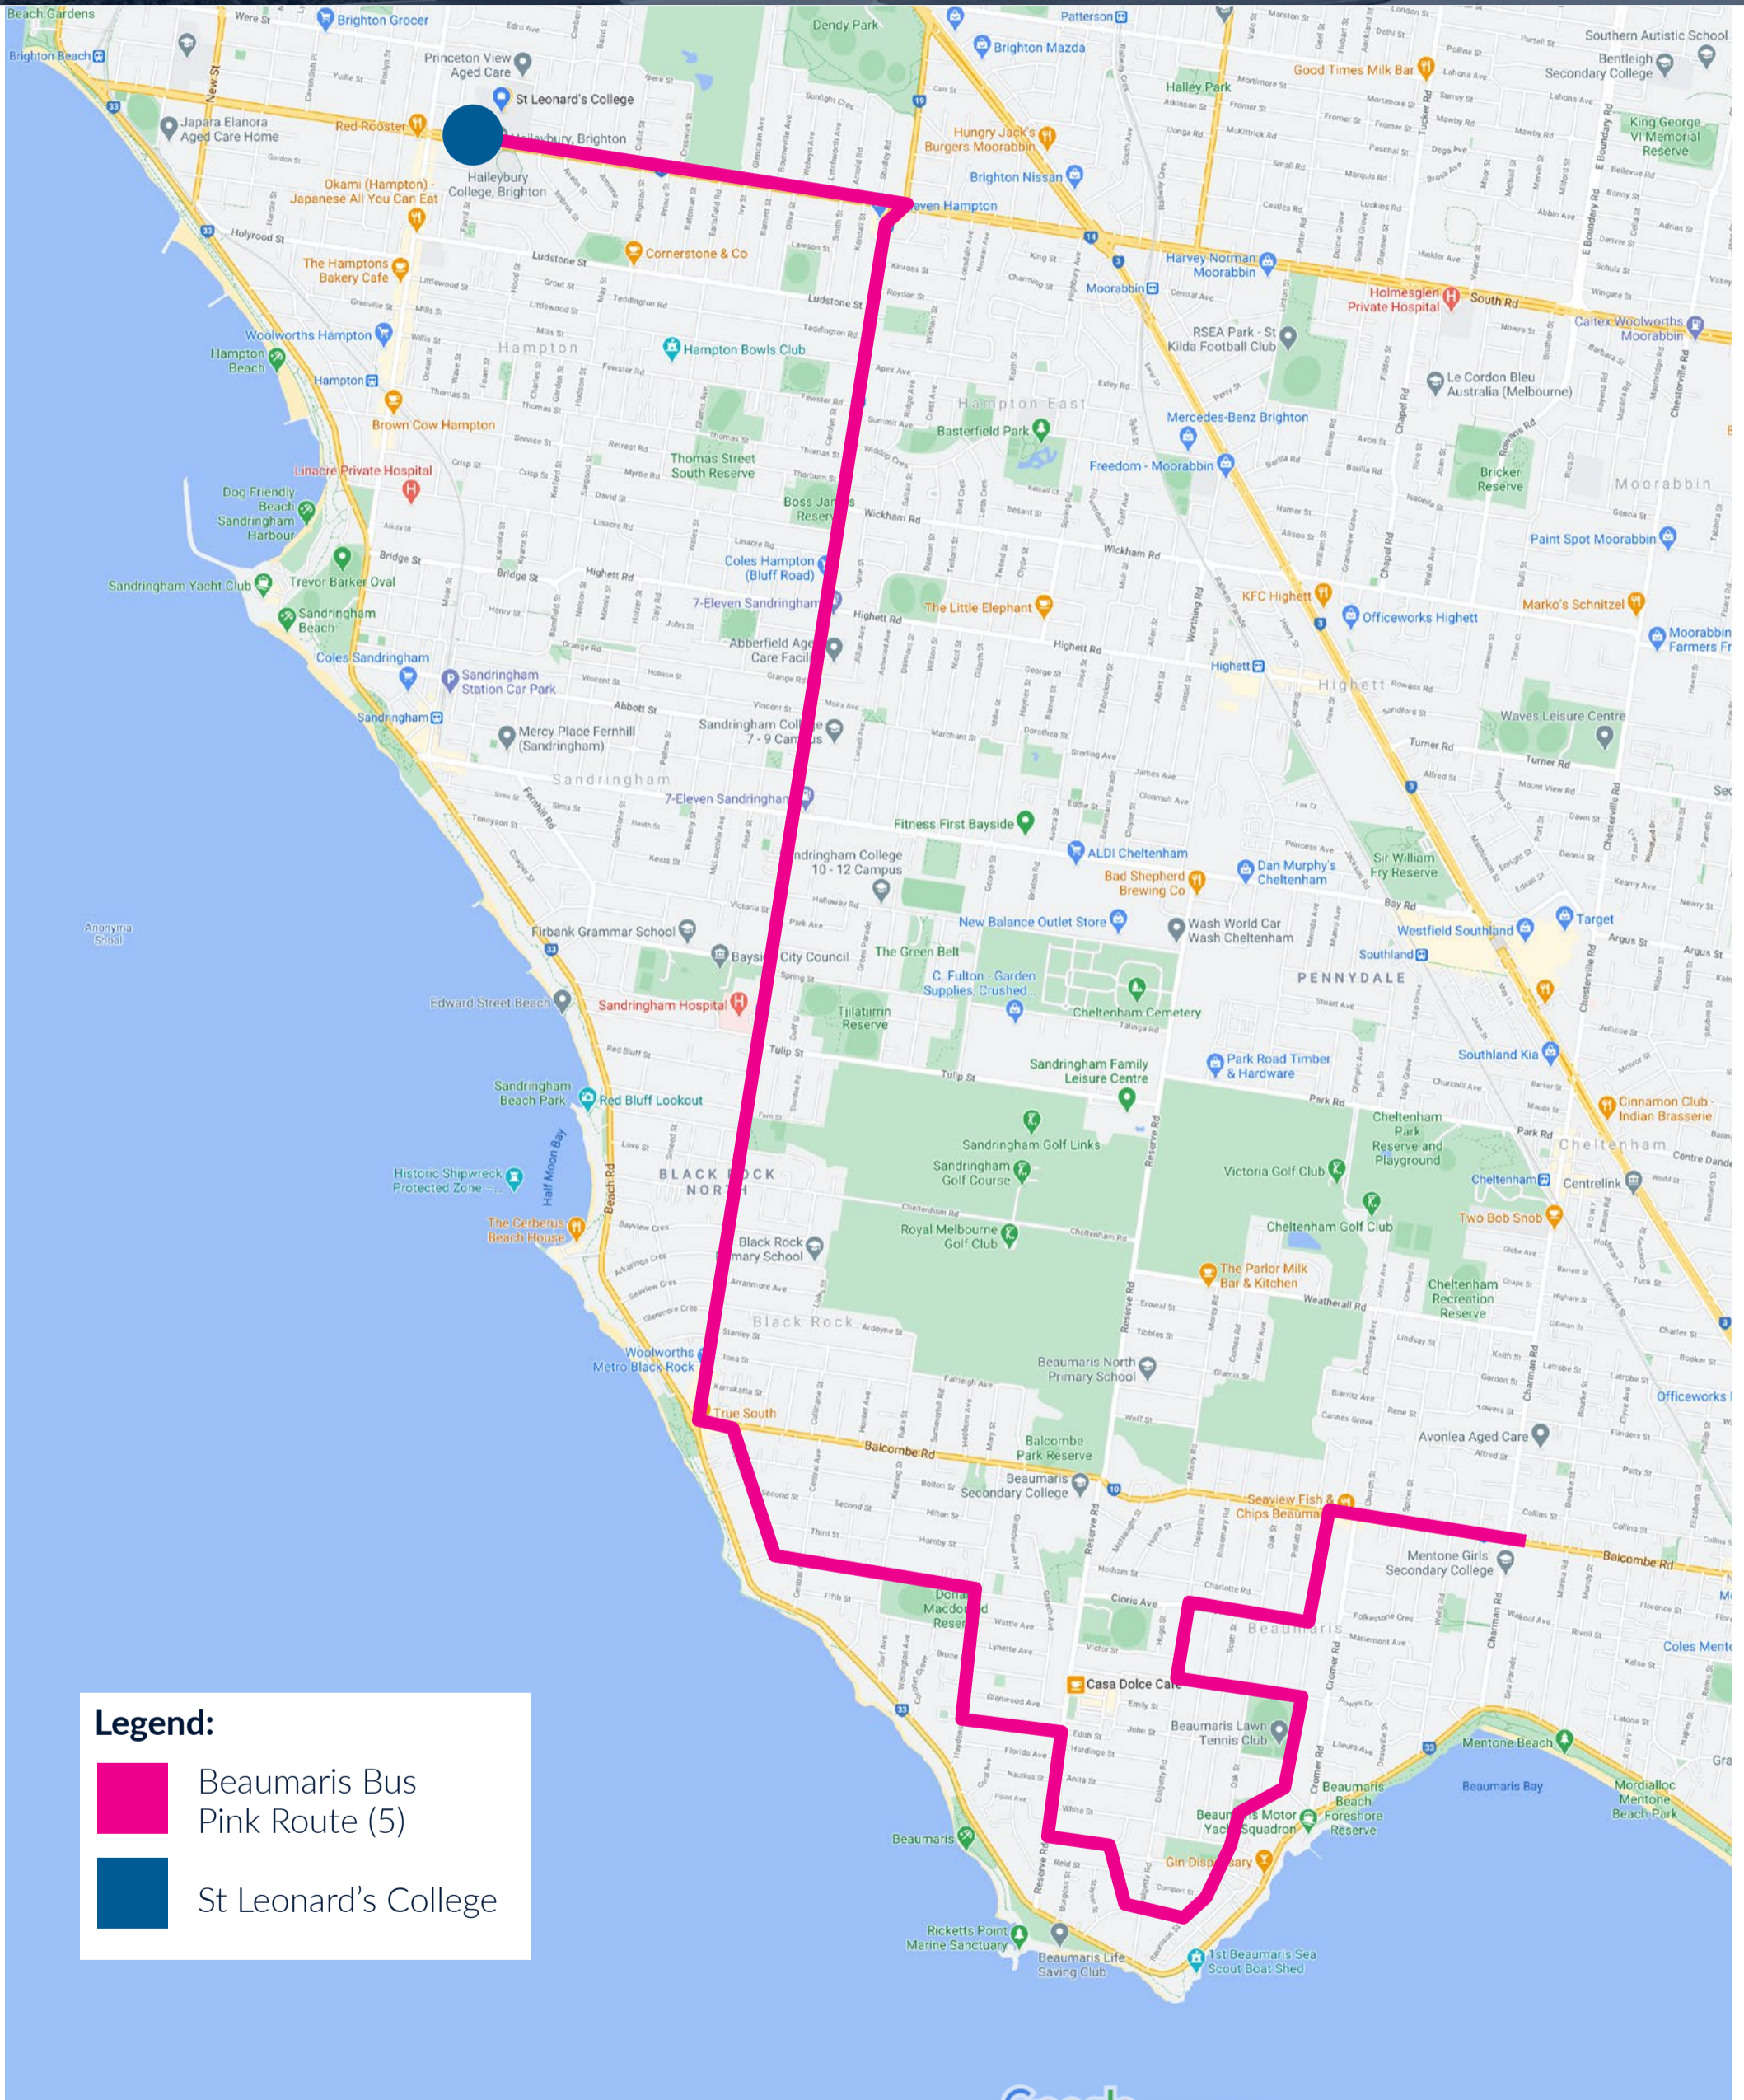

St Leonard's College
An education for life.

Combined Bus Routes

Legend:

-  Murrumbeena
-  Elsternwick
-  Elsternwick AM
-  Elsternwick PM
-  Mordialloc
-  Patterson Lakes
-  Beaumaris
-  Black Rock
-  St Leonard's College
163 South Rd, Brighton East VIC 3187
-  Station Stops

Legend:

-  Elsternwick Bus Green Route (2)
-  AM Station Stop
-  PM Station Stop
-  St Leonard's College

St Leonard's College
An education for life.

Mordialloc Bus – Red Route (3)

Legend:

-  Mordialloc Bus Red Route (3)
-  St Leonard's College

St Leonard's College
An education for life.

Patterson Lakes Bus – Purple Route (4)

Legend:

-  Patterson Lakes Bus Purple Route (4)
-  AM/PM Station Stop
-  St Leonard's College

St Leonard's College
An education for life.

Beaumaris Bus – Pink Route (5)

Legend:

- Beaumaris Bus Pink Route (5)
- St Leonard's College

St Leonard's College
An education for life.

Black Rock Bus – Orange Route (6)

Legend:

Black Rock Bus
Orange Route (6)