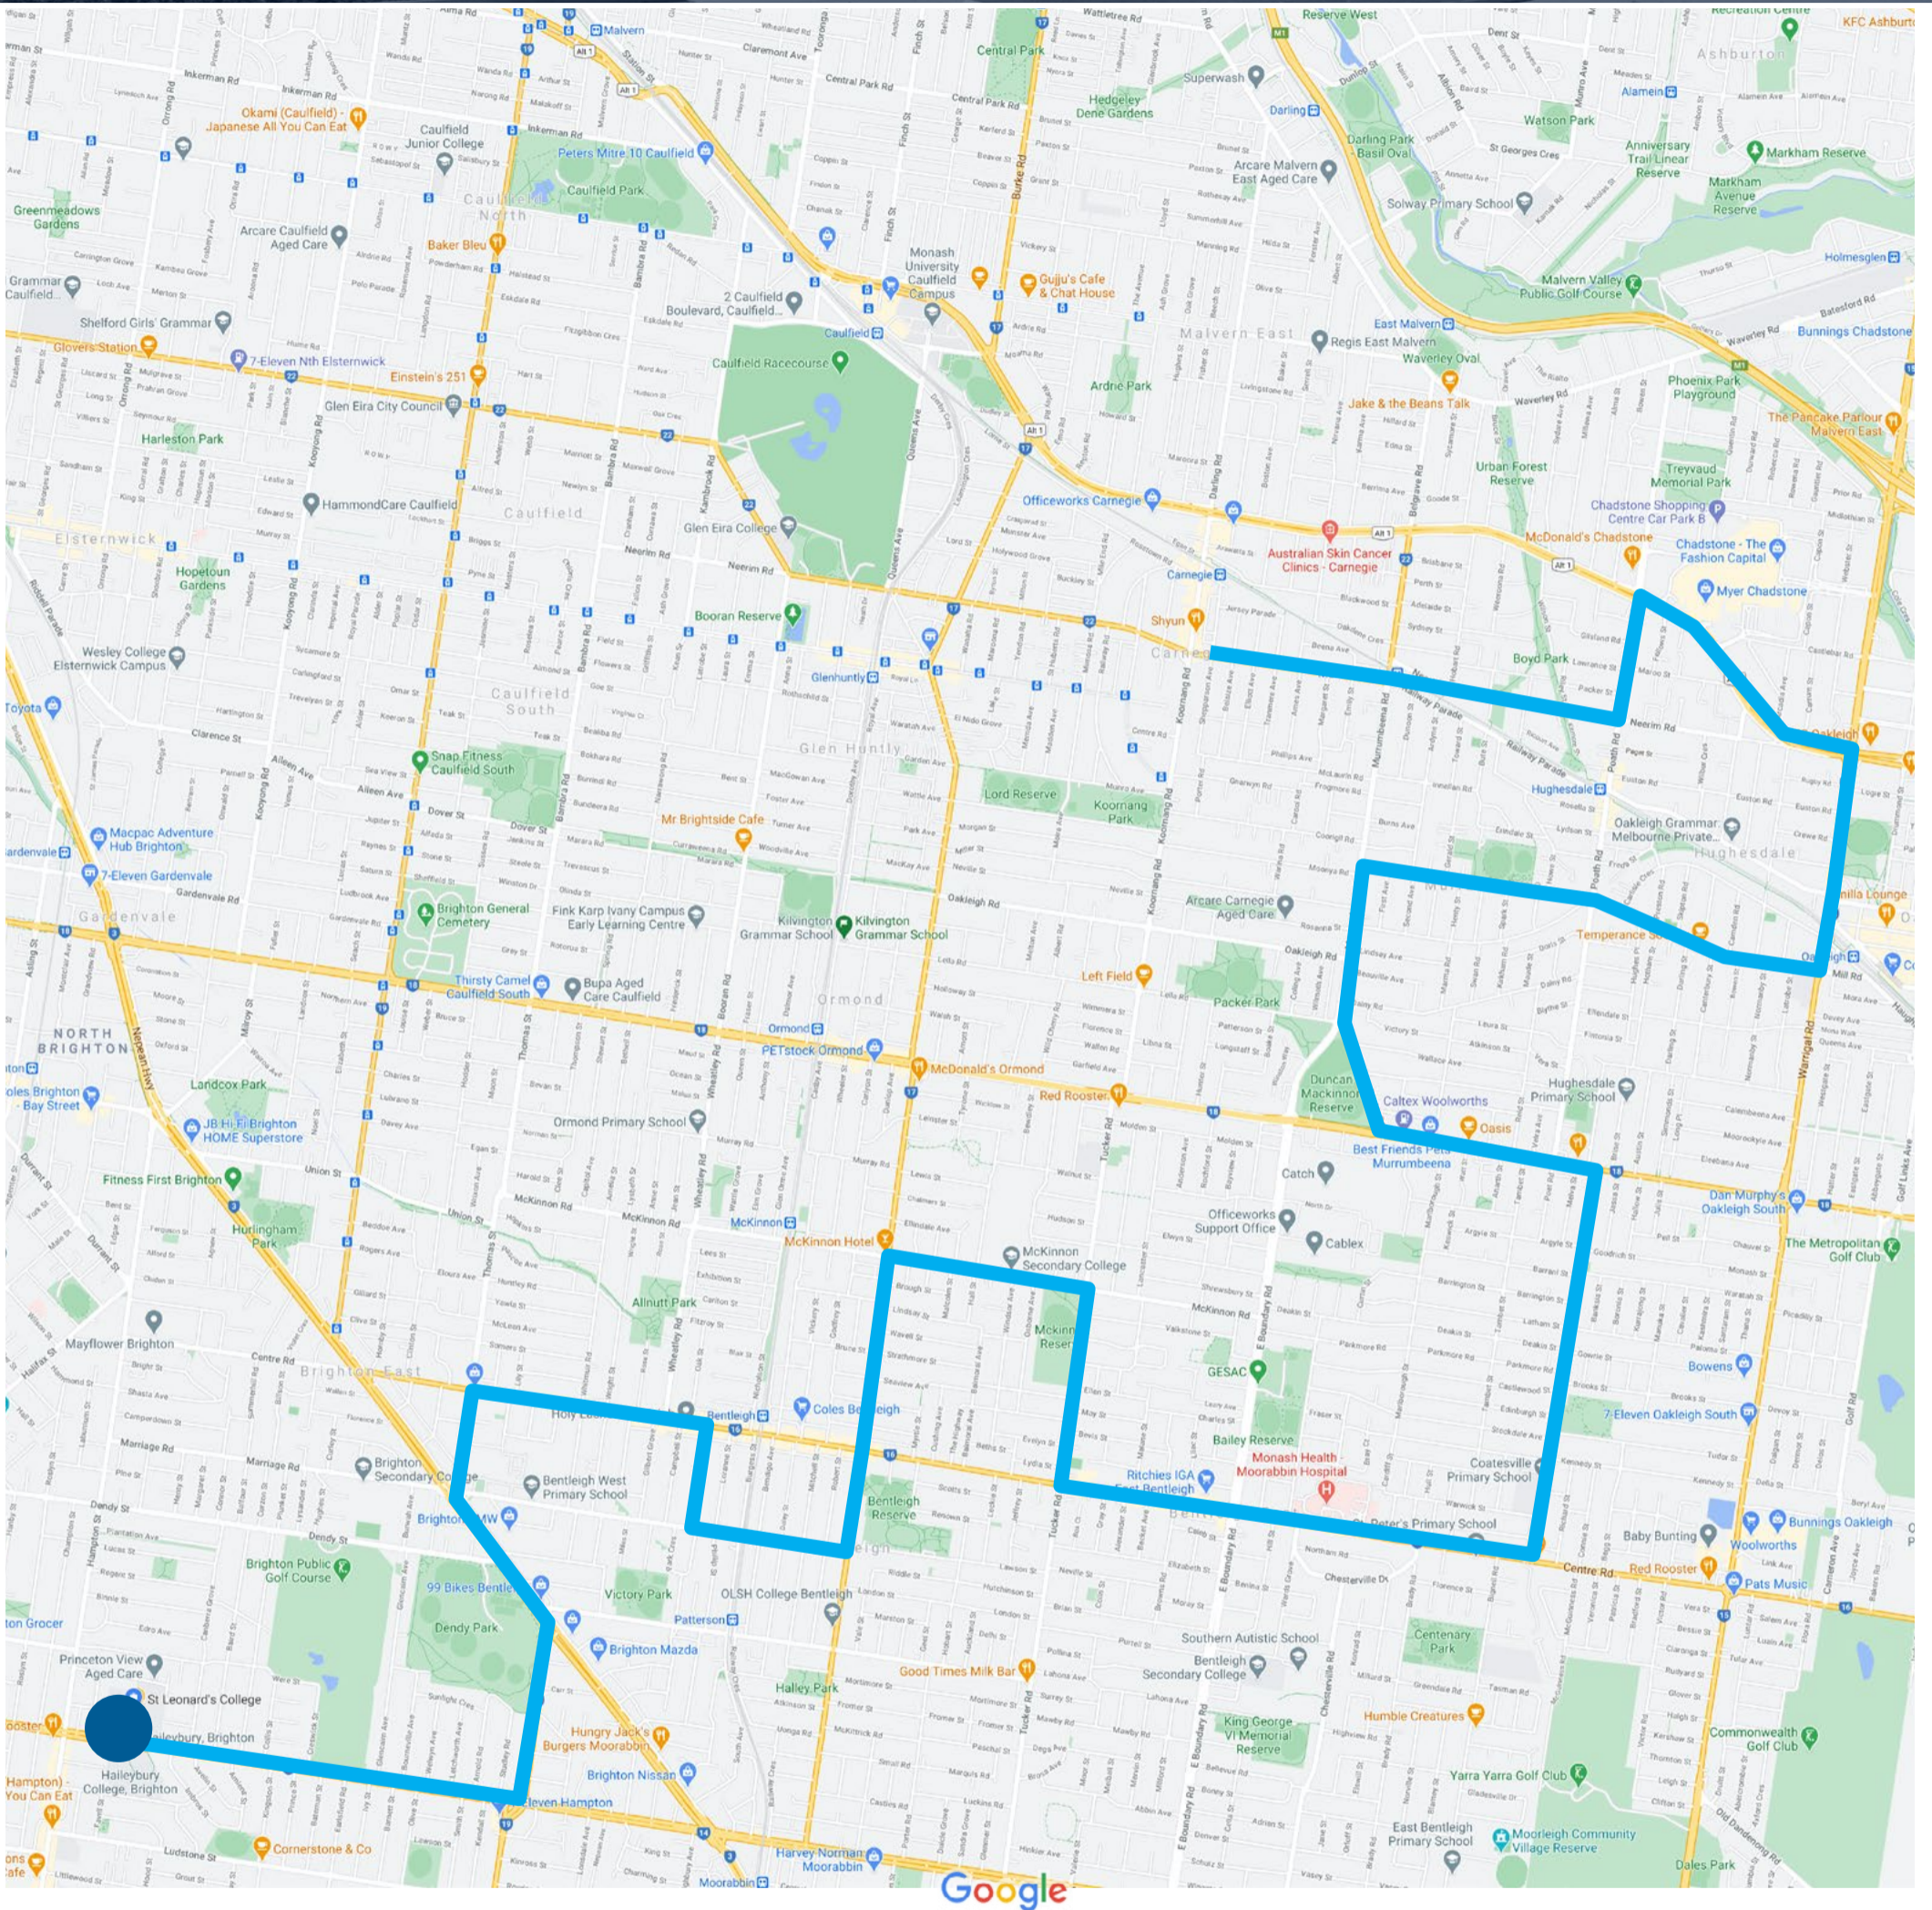

St Leonard's College
An education for life.

Murrumbeena Bus – Blue Route (1)

Legend:

- Murrumbeena Bus Blue Route (1)
- St Leonard's College