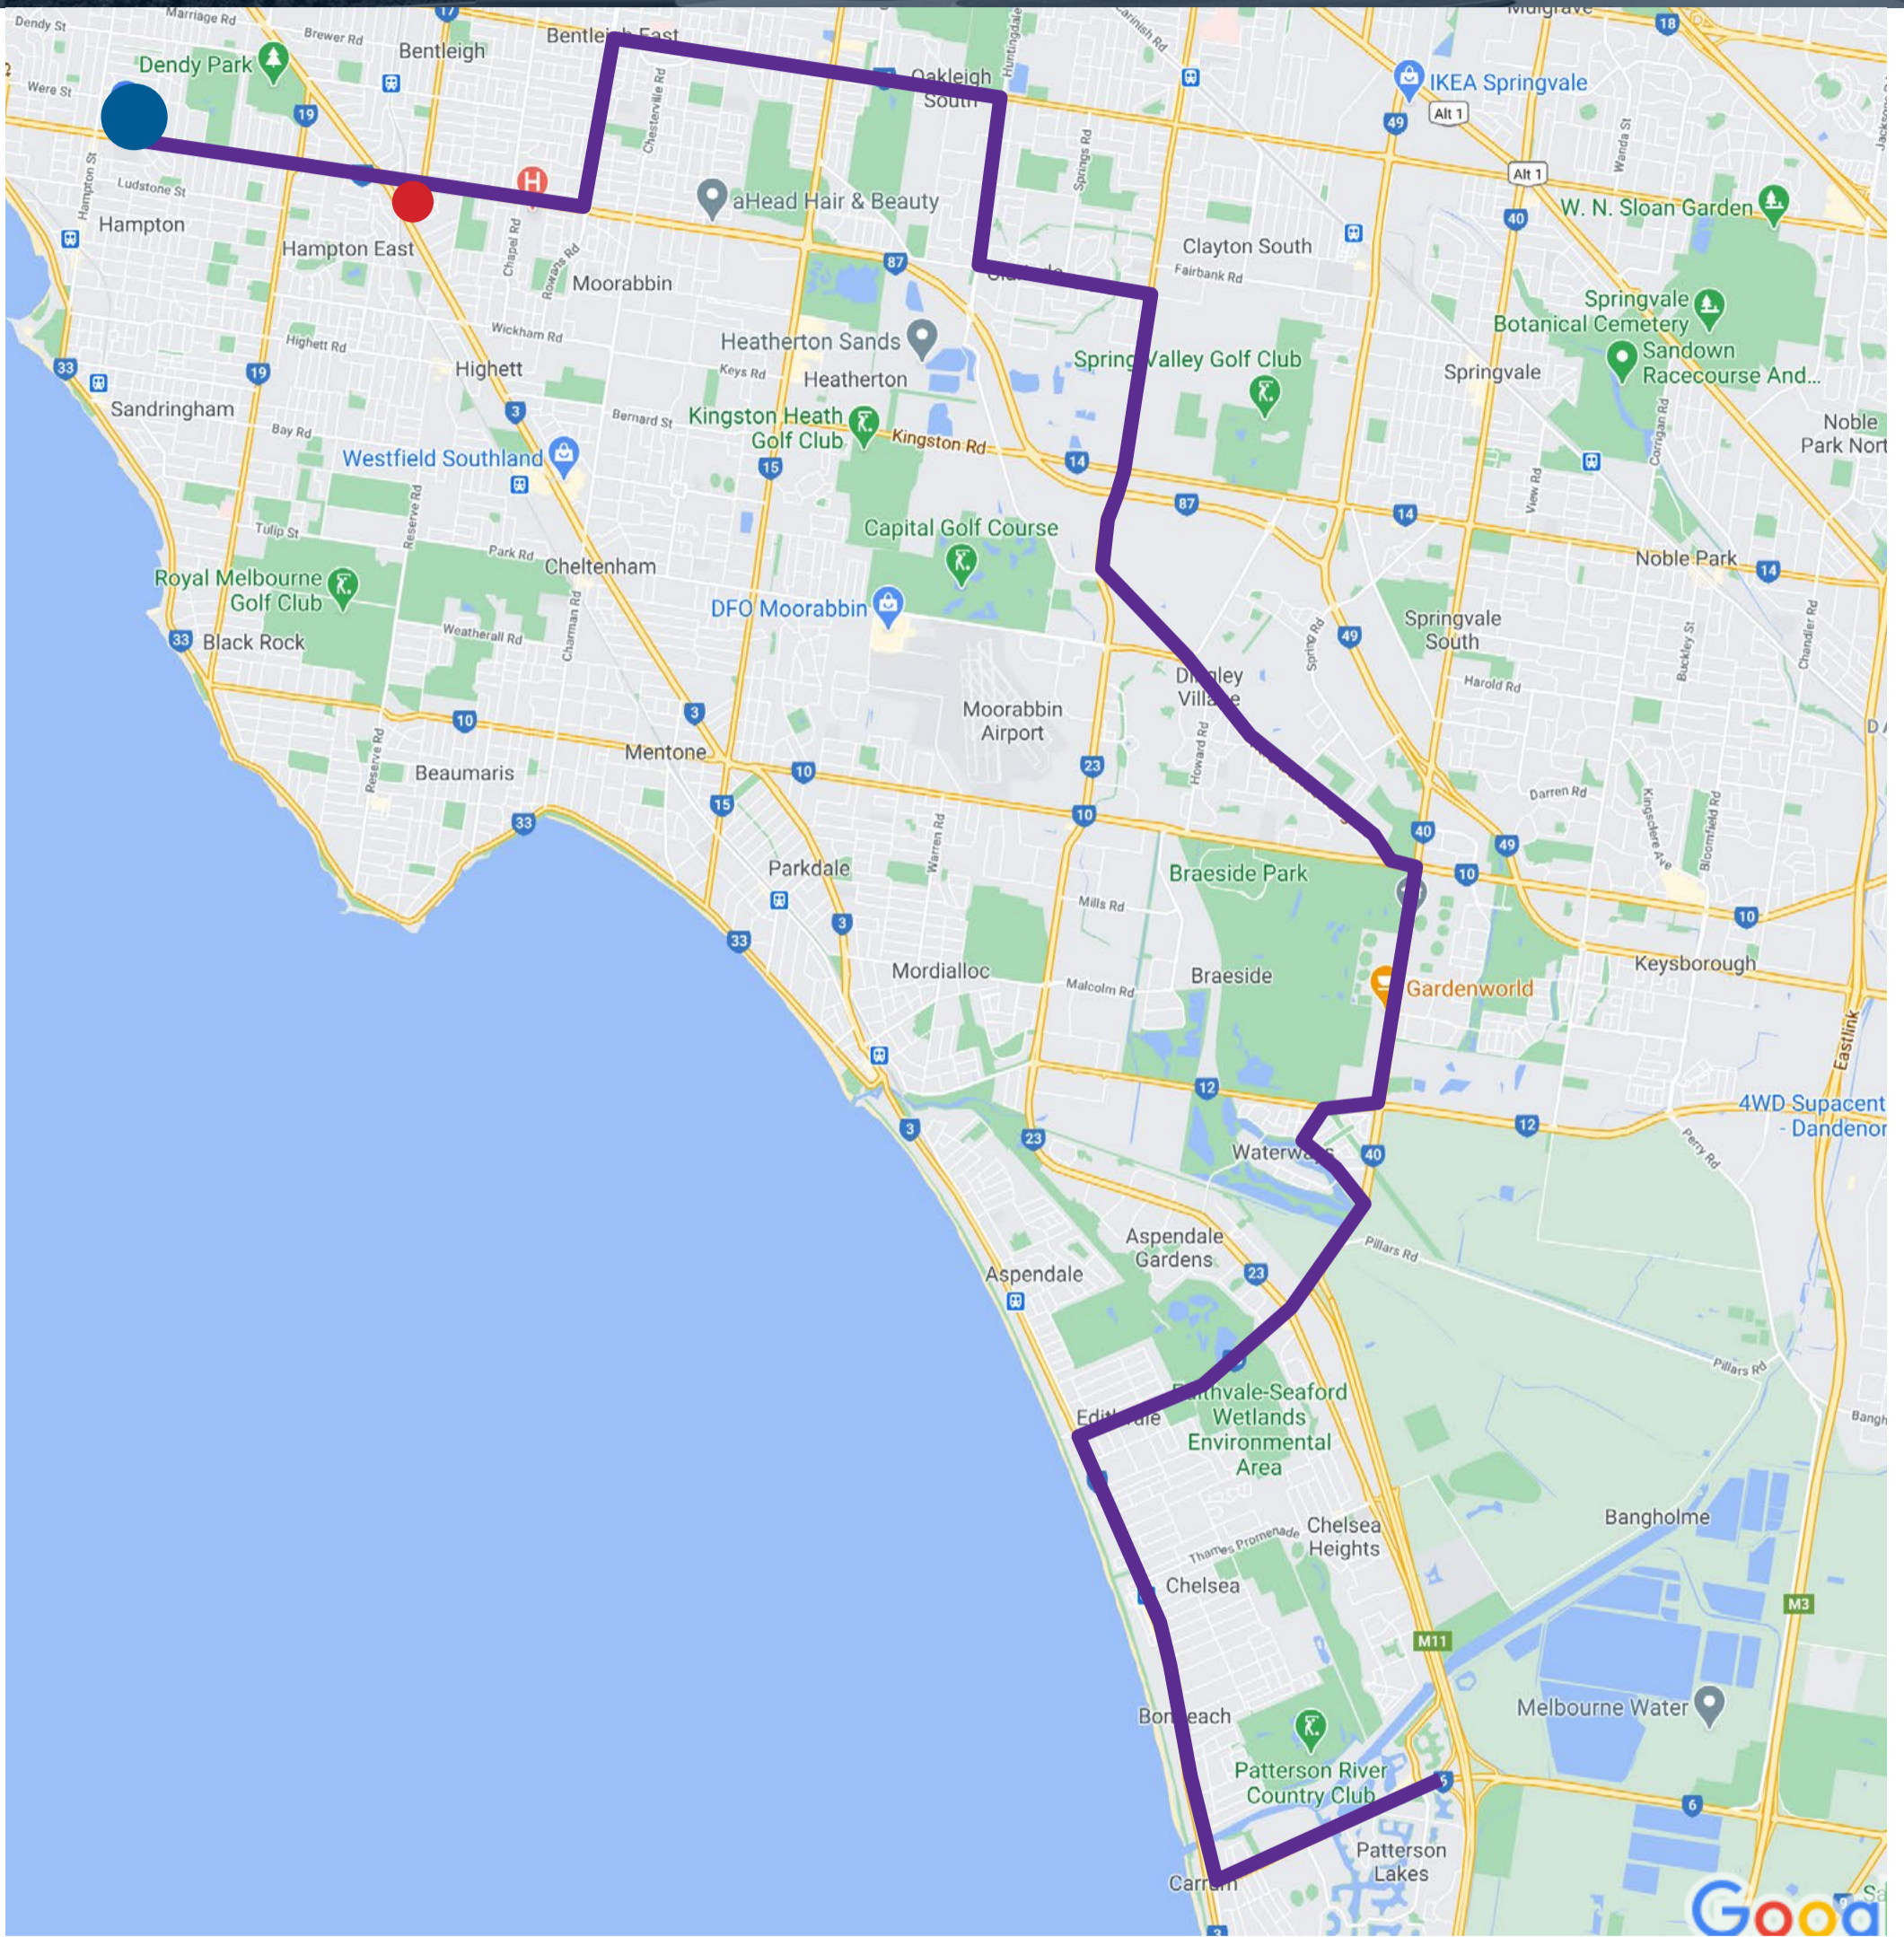

St Leonard's College
An education for life.

Combined Bus Routes

Legend:

-  Murrumbeena
-  Elsternwick
-  Elsternwick AM
-  Elsternwick PM
-  Mordialloc
-  Patterson Lakes
-  Beaumaris
-  Black Rock
-  St Leonard's College
163 South Rd, Brighton East VIC 3187
-  Station Stops

Legend:

-  Elsternwick Bus Green Route (2)
-  AM Station Stop
-  PM Station Stop
-  St Leonard's College

St Leonard's College
An education for life.

Mordialloc Bus – Red Route (3)

Legend:

-  Mordialloc Bus Red Route (3)
-  St Leonard's College

St Leonard's College
An education for life.

Patterson Lakes Bus – Purple Route (4)

Legend:

-  Patterson Lakes Bus Purple Route (4)
-  AM/PM Station Stop
-  St Leonard's College

St Leonard's College
An education for life.

Beaumaris Bus – Pink Route (5)

Legend:

- Beaumaris Bus Pink Route (5)
- St Leonard's College

St Leonard's College
An education for life.

Black Rock Bus – Orange Route (6)

Legend:

Black Rock Bus
Orange Route (6)